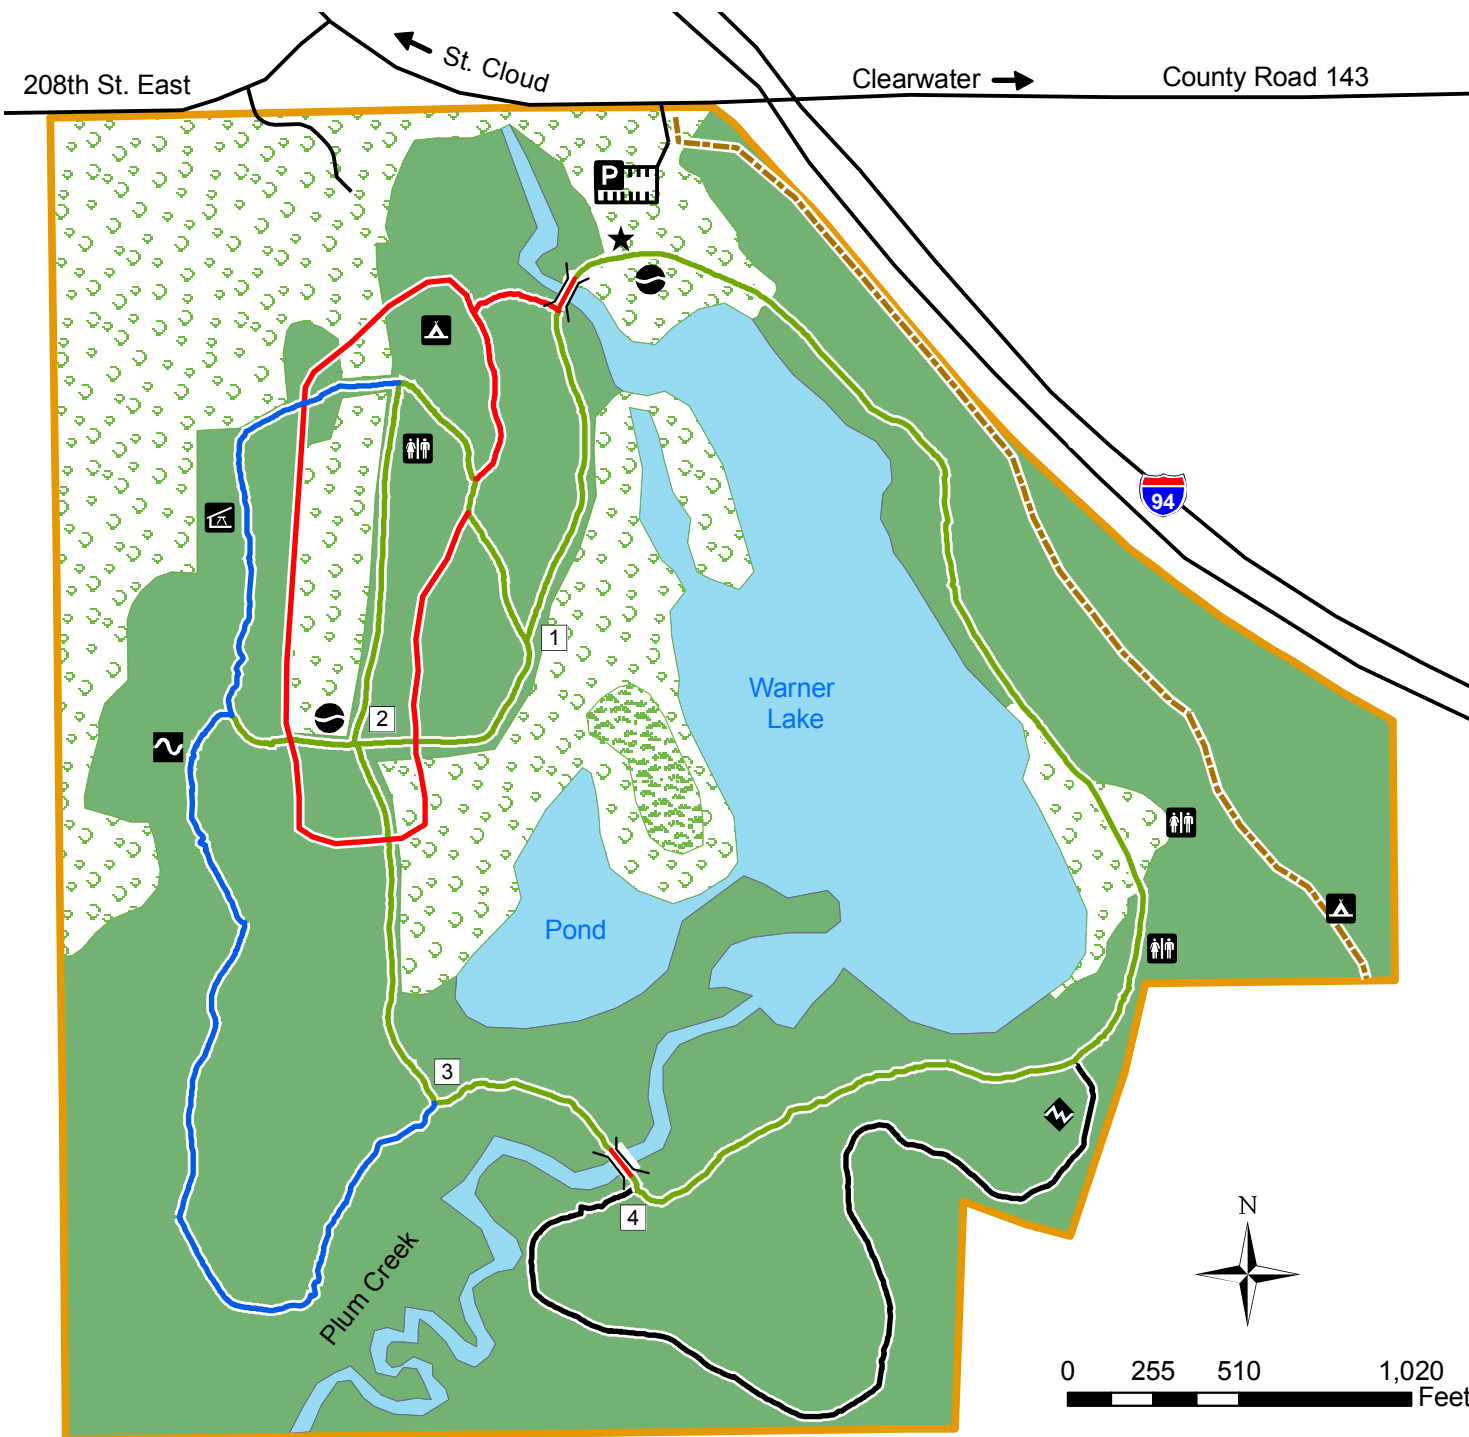

Warner Lake County Park

Winter Map

- | | | |
|----------------|-----------------------|--------------------|
| You Are Here | CC Ski Easy | Intermittent Trees |
| Campsite | CC Ski More Difficult | Lake |
| Nature Center | CC Ski Most Difficult | Prairie |
| Parking | Snowmobile Trail | Trees |
| Picnic Shelter | Walking & Dog Trail | Park Boundaries |
| Restrooms | | |

This map is made available on an 'as is' basis, without express or implied warranty of any sort including, specifically, any implied warranties of fitness for a particular purpose, warranties of merchantability or warranties relating to the accuracy or completeness of the database(s)