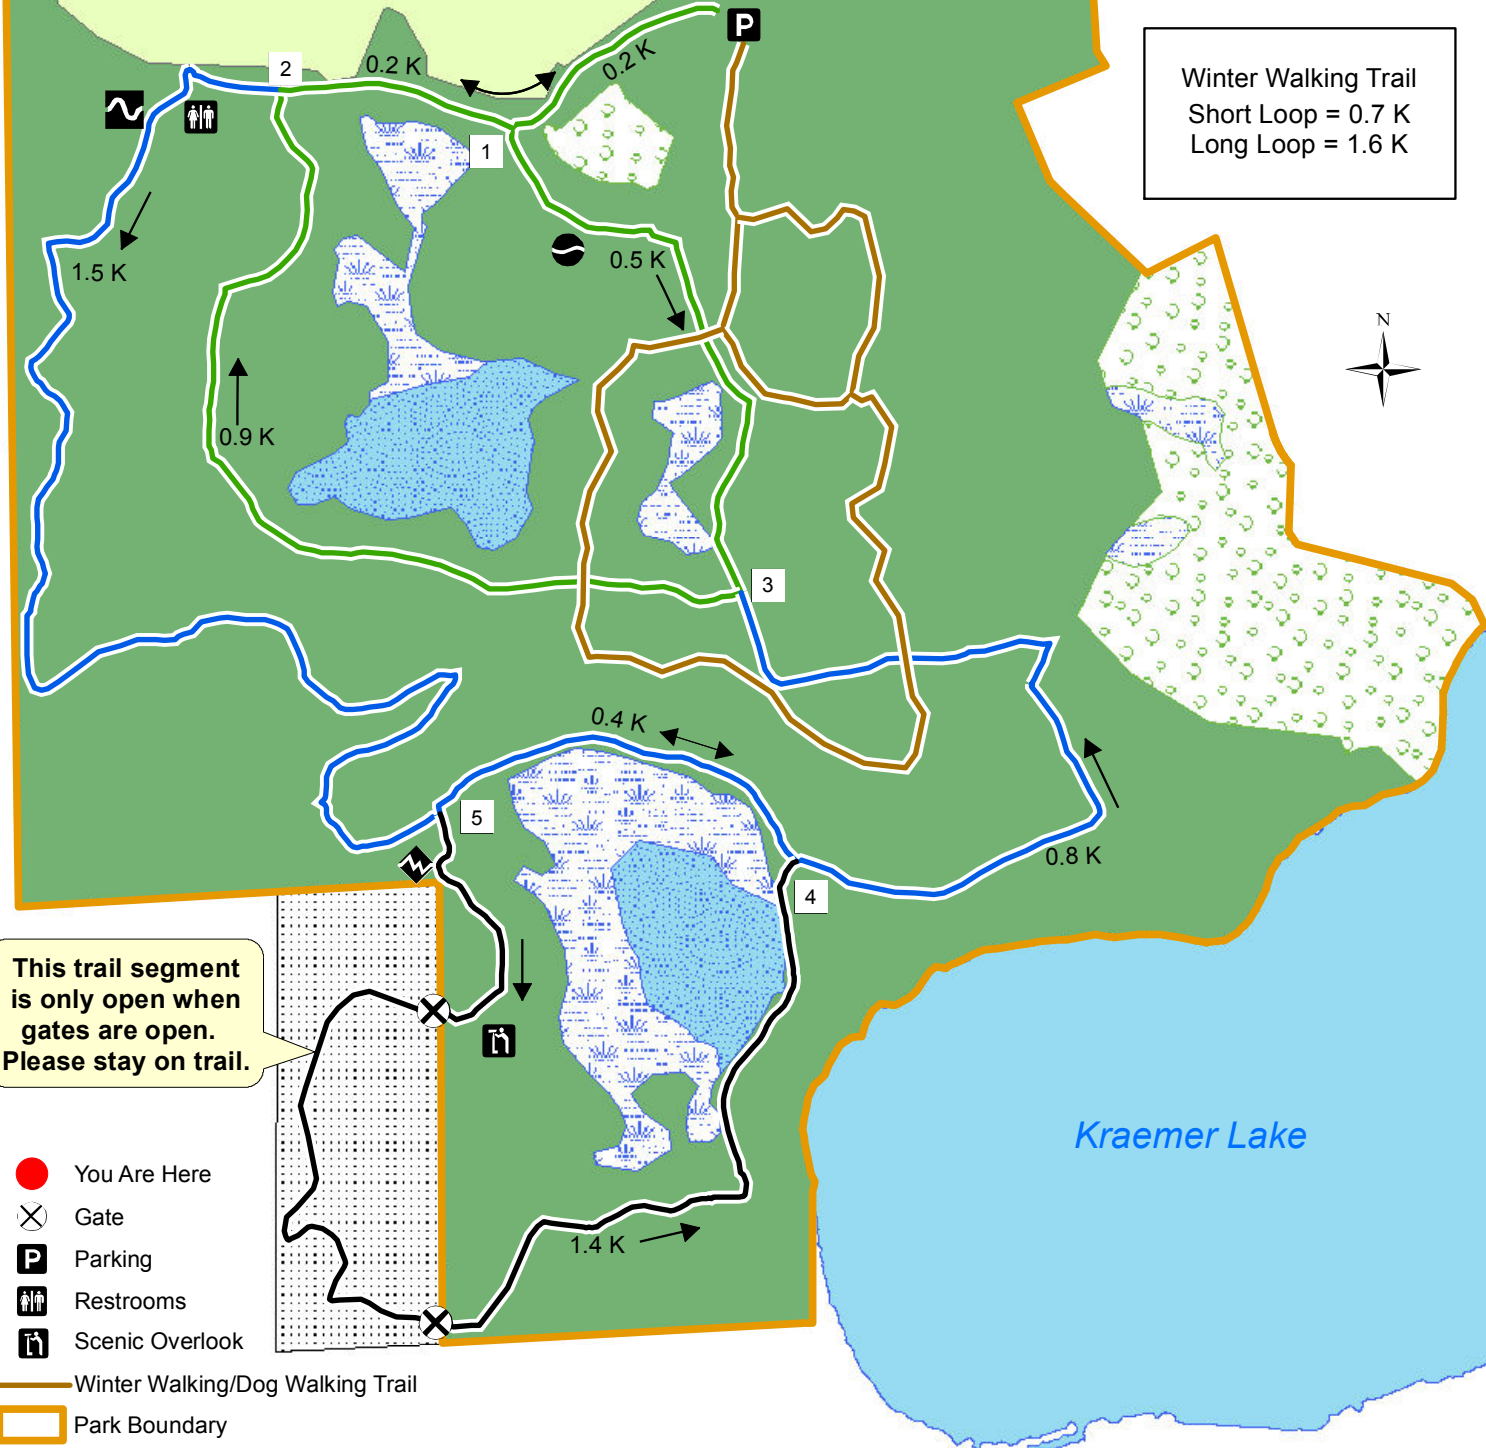

Kraemer Lake Wildwood County Park

Ski Trail Winter Map

To St. Joseph →

← To St. John's

County Road 51

Winter Walking Trail
Short Loop = 0.7 K
Long Loop = 1.6 K

This trail segment is only open when gates are open. Please stay on trail.

- You Are Here
- ⊗ Gate
- P** Parking
- Restrooms
- Scenic Overlook

- Winter Walking/Dog Walking Trail
- Park Boundary
- Grass
- Intermittent Trees
- Trees
- Marsh
- Wetland
- Lake
- Private Property

Cross County Ski Trail Information

- Direction of Travel
- Easy Ski Trail - 1.8 K overall
- More Difficult Ski Trail - 2.7 K overall
- Most Difficult Ski Trail - 1.4 K overall

Total Ski Trail Distance = 5.9 K or 3.66 mi

Stearns County Auditor/Treasurer
Division of Land Management
December 2010